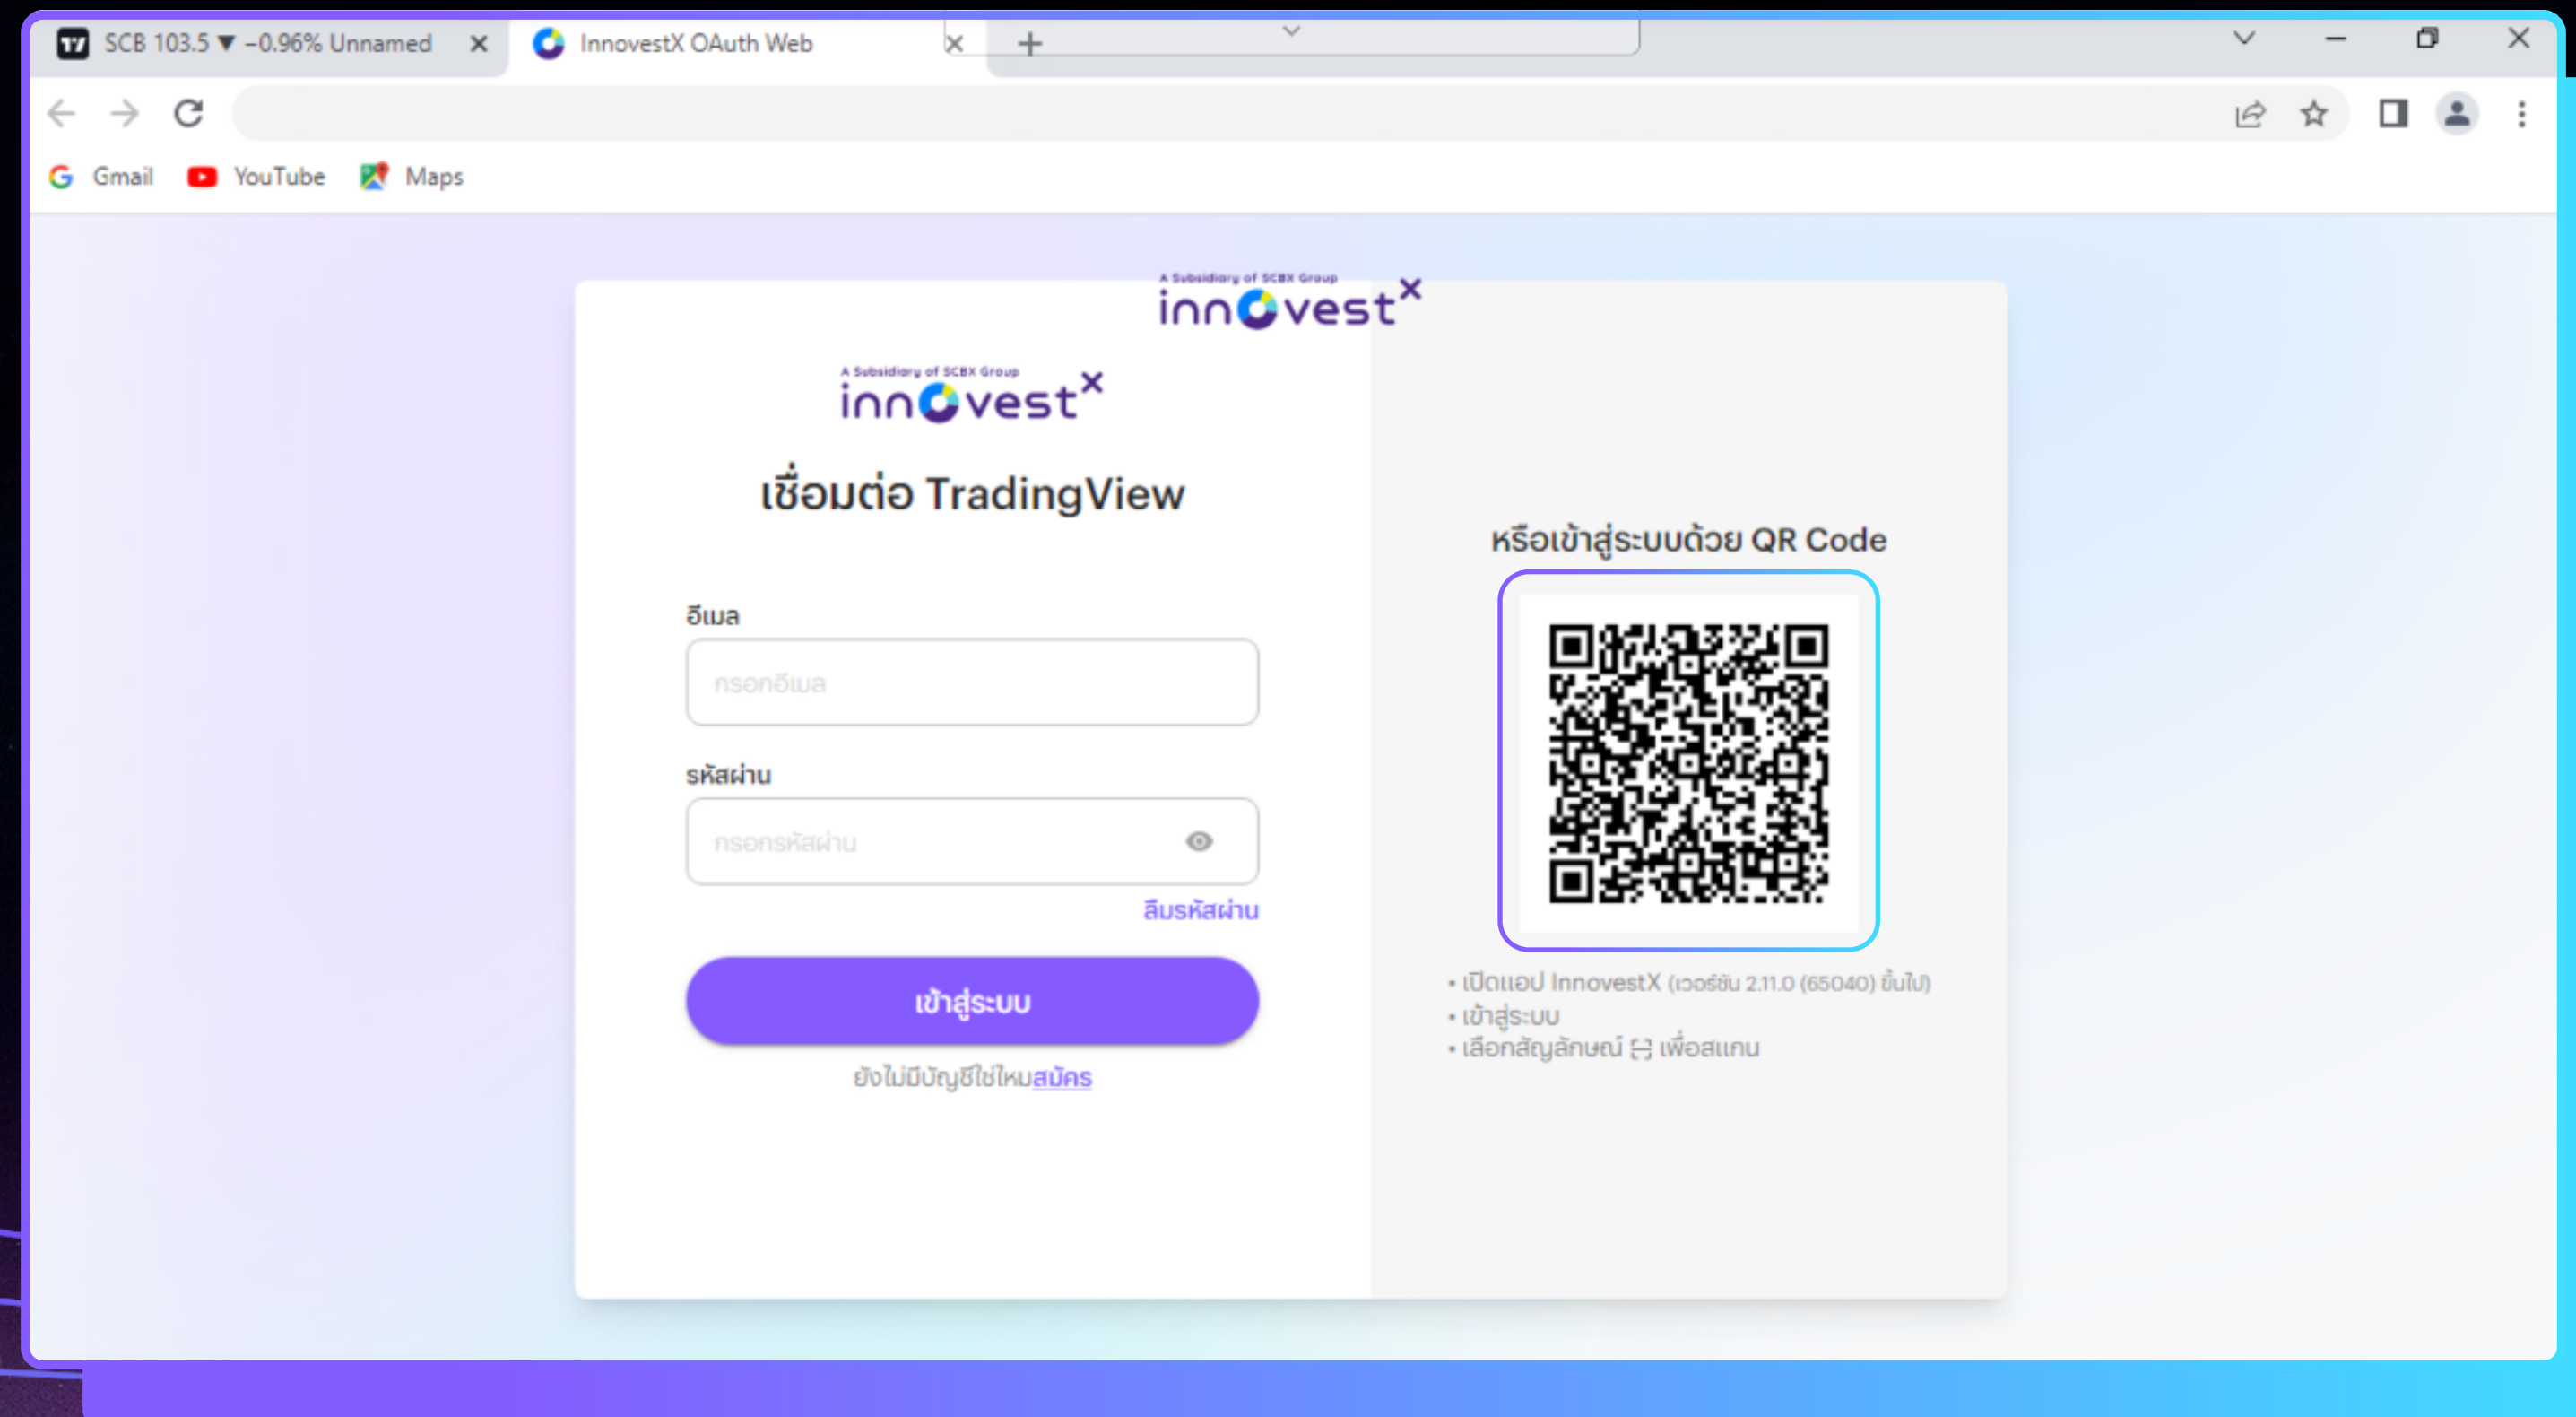

วิธีการเชื่อมต่อบัญชี InnovestX เพื่อเทรดหุ้นโดยตรงผ่าน TradingView สำหรับใช้ผ่านเว็บไซต์

7. หากลูกค้าต้องการเข้าสู่ระบบด้วย QR Code ให้สแกนเพื่อล็อกอินได้เลย