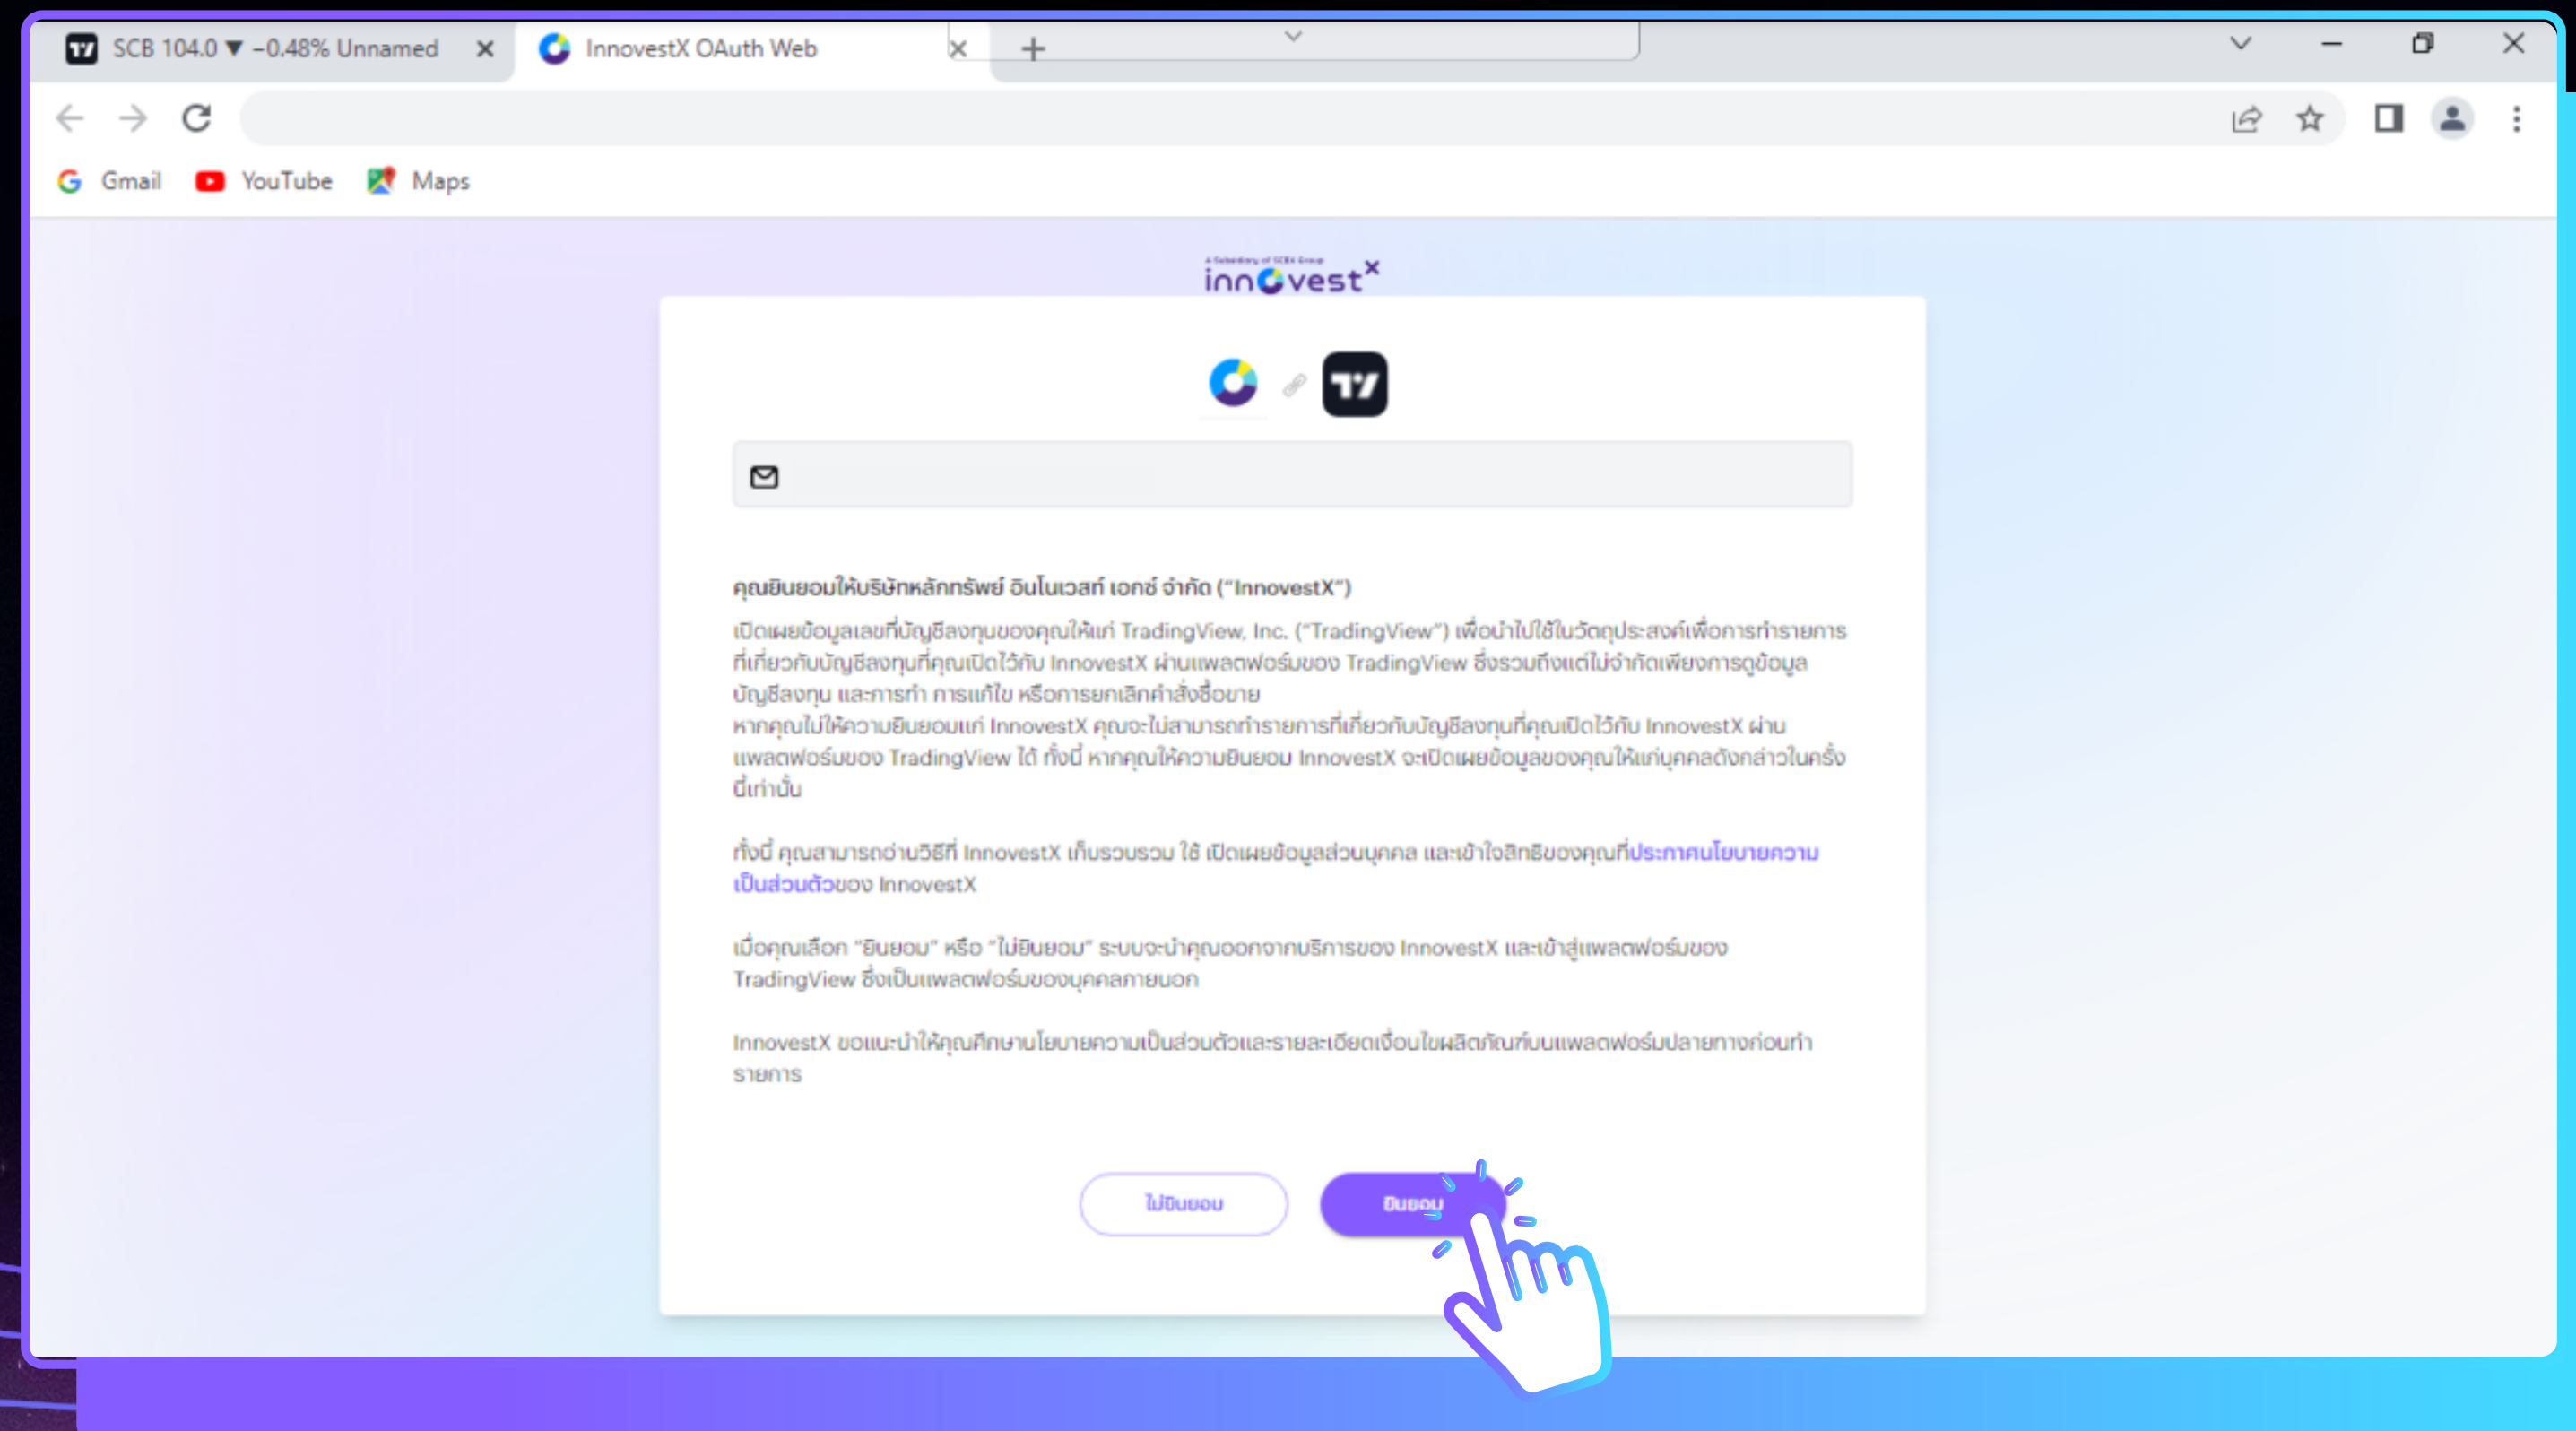

วิธีการเชื่อมต่อบัญชี InnovestX เพื่อเทรดหุ้นโดยตรงผ่าน TradingView สำหรับใช้ผ่านเว็บไซต์

9. อ่านเงื่อนไขและกดยินยอม